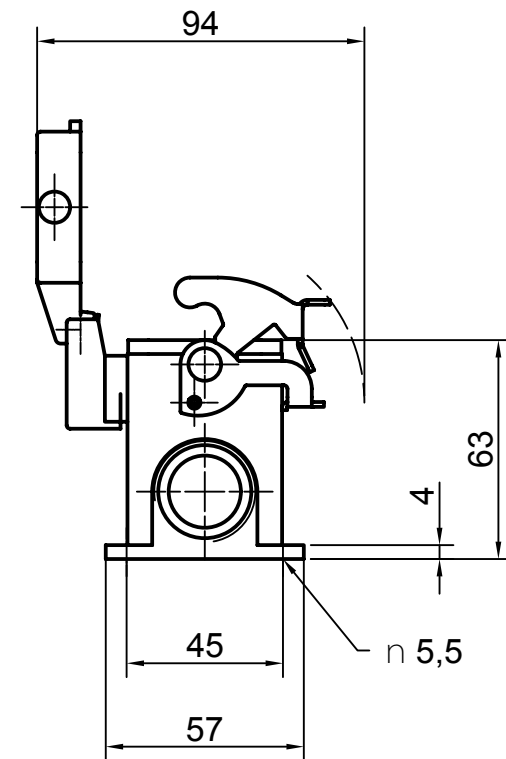

Diritti riservati

All rights reserved

Date 04.01.2007	CVP 24 LS2		Scale
Sign.	surface mount. h. 1 lev.+cover 2xPG21		1:2
			