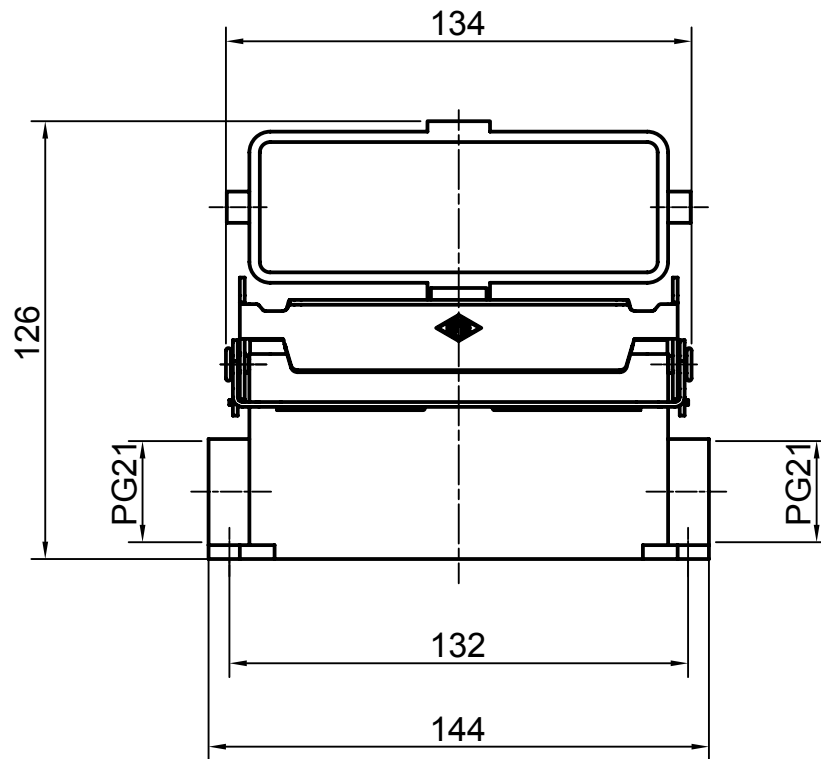

Diritti riservati

All rights reserved

Date 04.01.2007	CVP 24 LS2		Scale
Sign.	surface mount. h. 1 lev.+cover 2xPG21		1:2
			